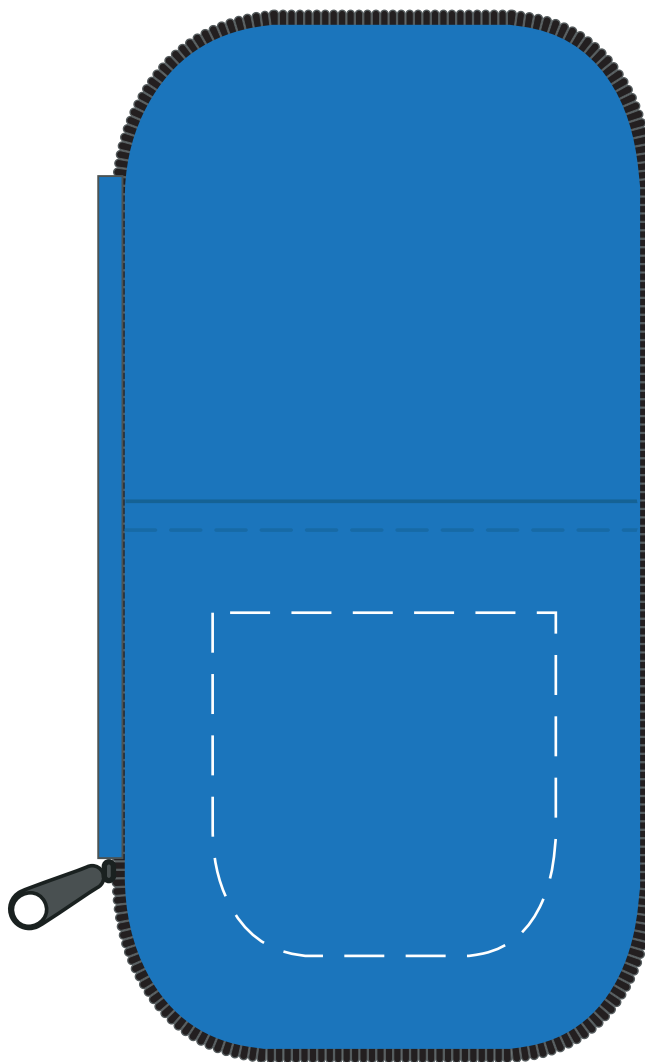

ITEM #5314 - 'The Tekki' Travel Tech Accessories Storage Case

Available Color(s) : Blue
Imprint Area Size : 3-1/4" W x 2-3/4"H
Artwork Format(s) accepted : CMYK TIF 300 dpi (with 0.25" bleed)
or Vector EPS (type outlined)
Artwork Recommendations : No type smaller than 7 pt.

Industry standard allows
1/16" movement in any direction

Purchase Order #:

Screen Print

* Template Shown at 65%
Border Does Not Print

Imprint Area

NOT TO SIZE. FOR PLACEMENT ONLY

ART NOTES:

ITEM #5314 - 'The Tekki' Travel Tech Accessories Storage Case

Available Color(s) : Red

Imprint Area Size : 3-1/4" W x 2-3/4"H

Artwork Format(s) accepted : CMYK TIF 300 dpi (with 0.25" bleed)
or Vector EPS (type outlined)

Artwork Recommendations : No type smaller than 7 pt.

Available Color(s) : Black
Imprint Area Size : 3-1/4" W x 2-3/4"H
Artwork Format(s) accepted : CMYK TIF 300 dpi (with 0.25" bleed)
or Vector EPS (type outlined)
Artwork Recommendations : No type smaller than 7 pt.