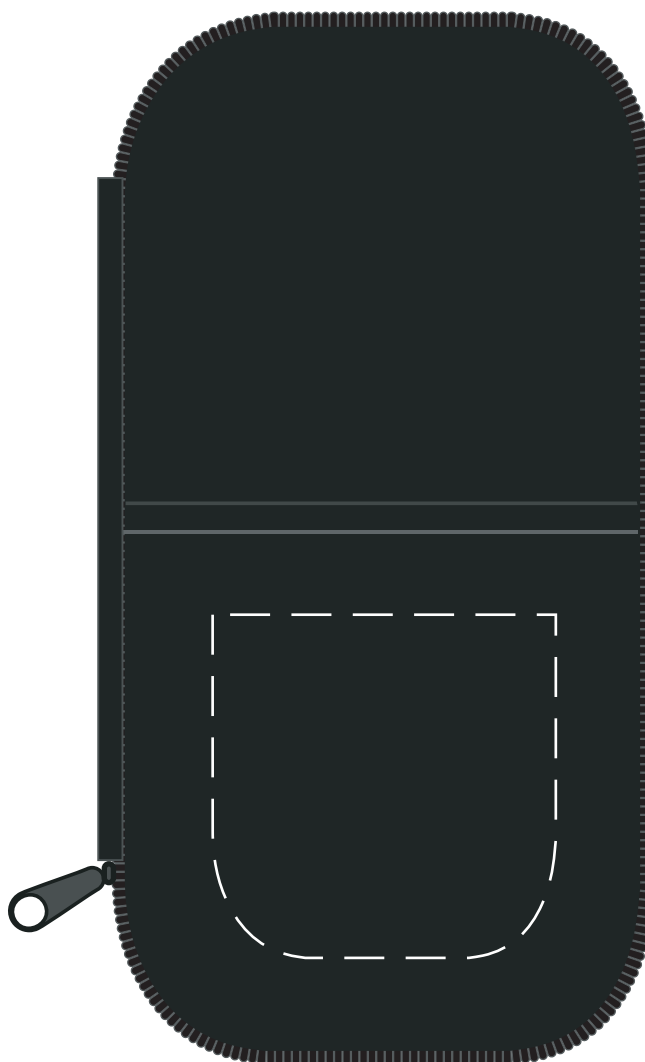

ITEM #5314 - 'The Tekki' Travel Tech Accessories Storage Case

Available Color(s) : Black
Imprint Area Size : 3-1/4" W x 2-3/4"H
Artwork Format(s) accepted : CMYK TIF 300 dpi (with 0.25" bleed)
or Vector EPS (type outlined)
Artwork Recommendations : No type smaller than 7 pt.

Industry standard allows
1/16" movement in any direction

Purchase Order #:

Screen Print

* Template Shown at 60%
Border Does Not Print

Imprint Area

NOT TO SIZE. FOR PLACEMENT ONLY

ART NOTES: