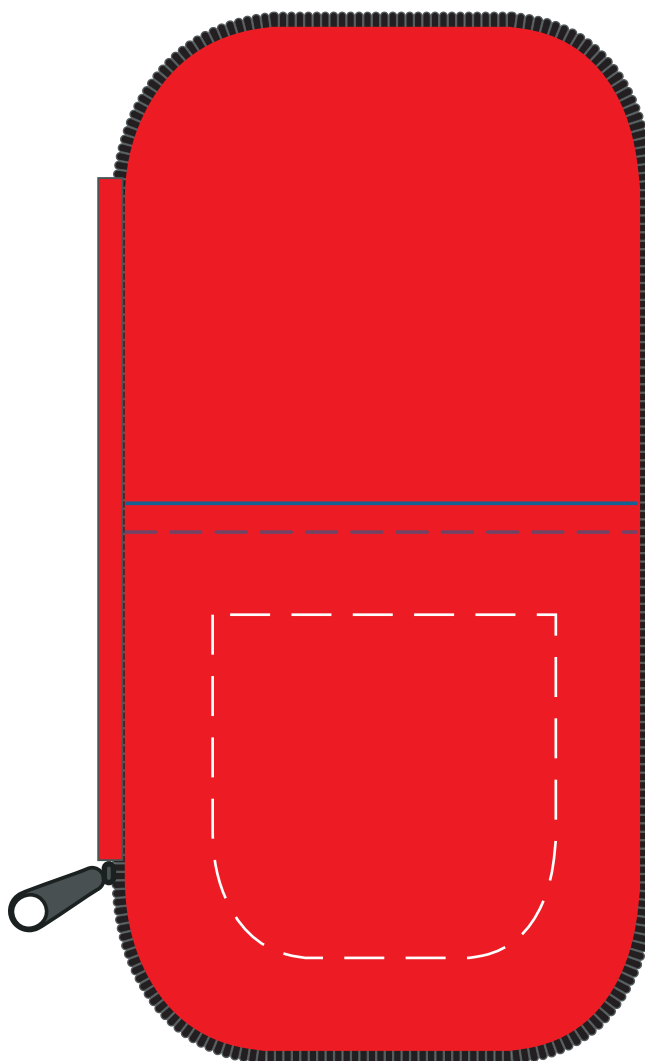

ITEM #5314 - 'The Tekki' Travel Tech Accessories Storage Case

Available Color(s) : Red

Imprint Area Size : 3-1/4" W x 2-3/4"H

Artwork Format(s) accepted : CMYK TIF 300 dpi (with 0.25" bleed)
or Vector EPS (type outlined)

Artwork Recommendations : No type smaller than 7 pt.

Industry standard allows
1/16" movement in any direction

Purchase Order #:

Screen Print

* Template Shown at 60%
Border Does Not Print

Imprint Area

NOT TO SIZE. FOR PLACEMENT ONLY

ART NOTES: